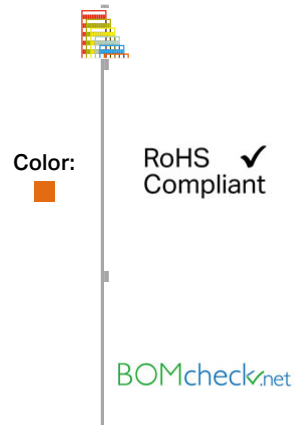

Data sheet | Item number: 793-608/000-012

WMB marking card; as card; MARKED; 101 ... 150 (2x); not stretchable;

Vertical marking; snap-on type

793-608/000-012

Data

Technical Data

Color	orange
Marking	101 ... 150 (2x)
Printing direction	Vertical marking
Color of marking	black
Marking type	Digits
Konfektionierung	10 strips with 10 markers per card
Marker width	5 mm
Fire load	0.27 MJ